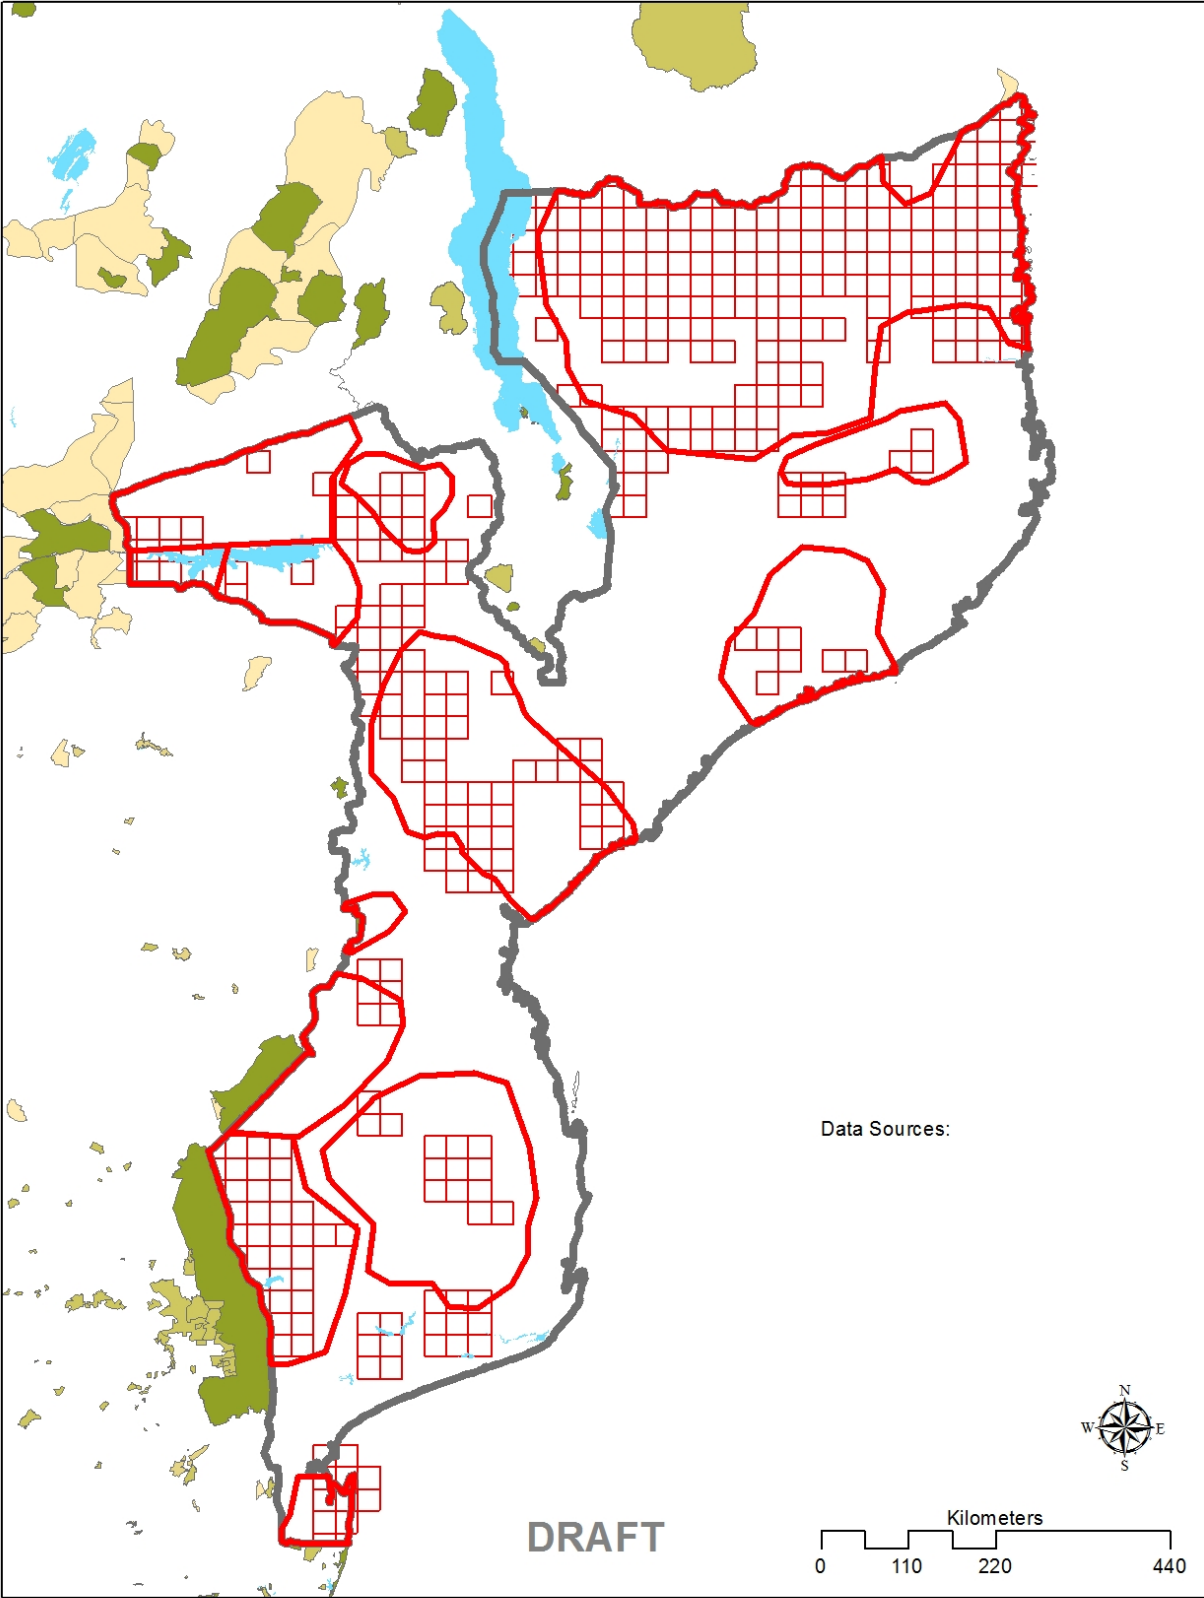

**MOZAMBIQUE  
PROTECTED AREAS & RESERVE NETWORK**

Mozambique Program  
July 2014

**ELEPHANT RANGE AND ESTIMATES**

Mozambique Program  
July 2014

**ELEPHANT RANGE AND ESTIMATES  
(Ntumi 2009)**

Mozambique Program  
July 2014

**HUMAN ACTIVITY INDEX  
SURVEY ZONES**

Mozambique Program  
July 2014

**HUMAN ACTIVITY INDEX  
SURVEY ZONES**

Mozambique Program  
July 2014

**AVIATION LOGISTICS**

Mozambique Program  
July 2014