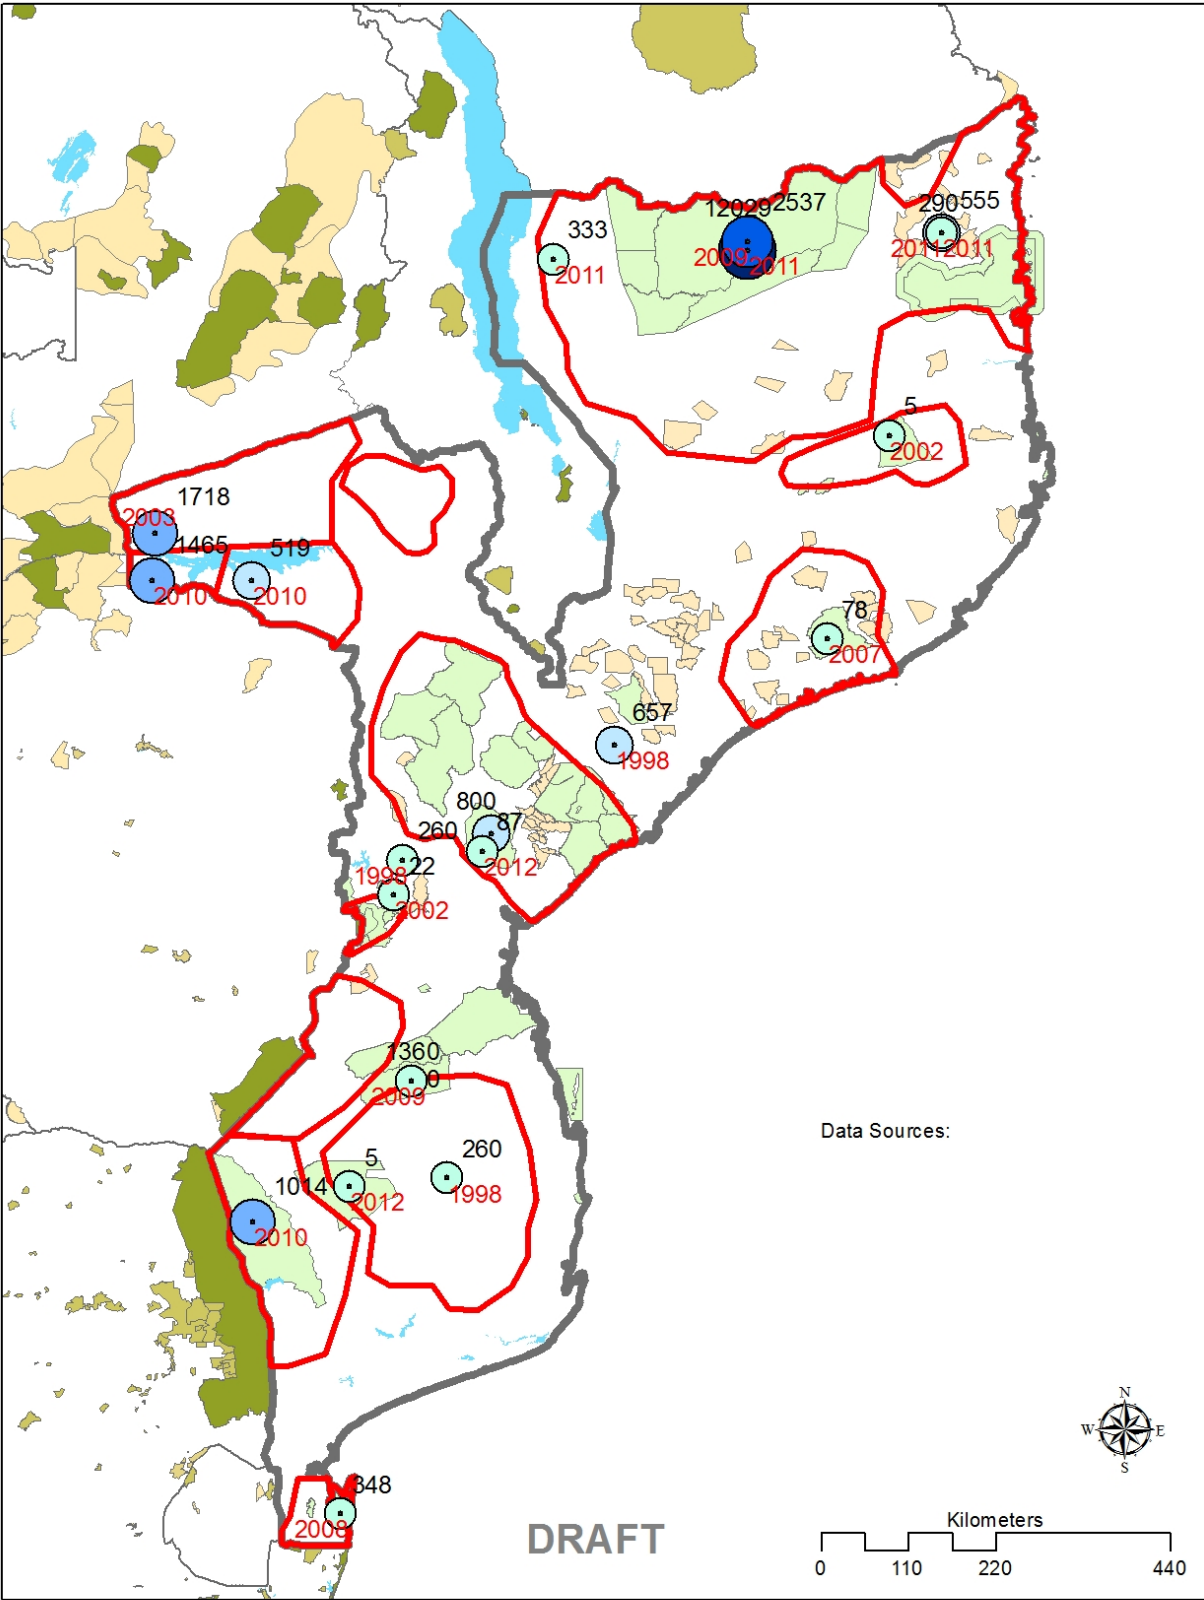

**MOZAMBIQUE  
PROTECTED AREAS & RESERVE NETWORK**

Mozambique Program  
July 2014

**ELEPHANT RANGE AND ESTIMATES**

Mozambique Program  
July 2014

**ELEPHANT RANGE AND ESTIMATES  
(Ntumi 2009)**

Mozambique Program  
July 2014

**HUMAN ACTIVITY INDEX  
SURVEY ZONES**

Mozambique Program  
July 2014

**HUMAN ACTIVITY INDEX  
SURVEY ZONES**

Mozambique Program  
July 2014

**AVIATION LOGISTICS**

Mozambique Program  
July 2014