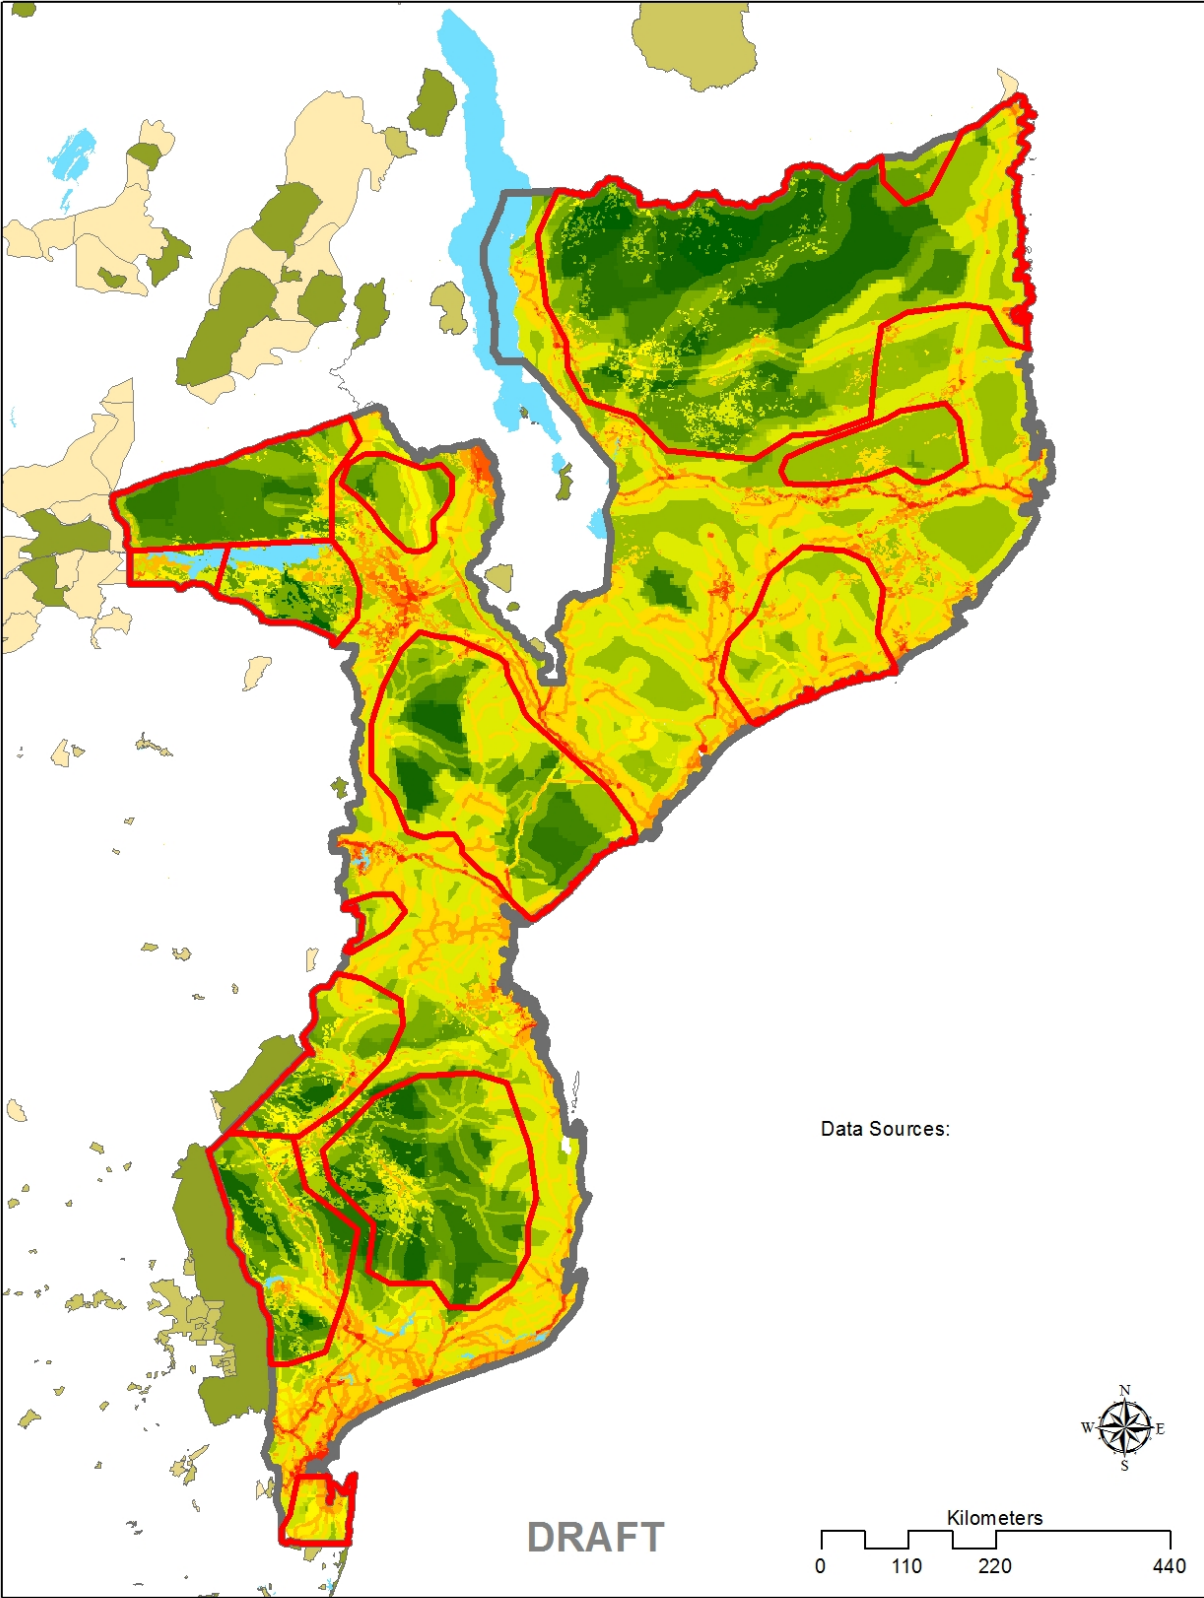

**MOZAMBIQUE  
PROTECTED AREAS & RESERVE NETWORK**

Mozambique Program  
July 2014

**ELEPHANT RANGE AND ESTIMATES**

Mozambique Program  
July 2014

**ELEPHANT RANGE AND ESTIMATES  
(Ntumi 2009)**

Mozambique Program  
July 2014

**HUMAN ACTIVITY INDEX  
SURVEY ZONES**

Mozambique Program  
July 2014

**HUMAN ACTIVITY INDEX  
SURVEY ZONES**

Mozambique Program  
July 2014

**AVIATION LOGISTICS**

Mozambique Program  
July 2014