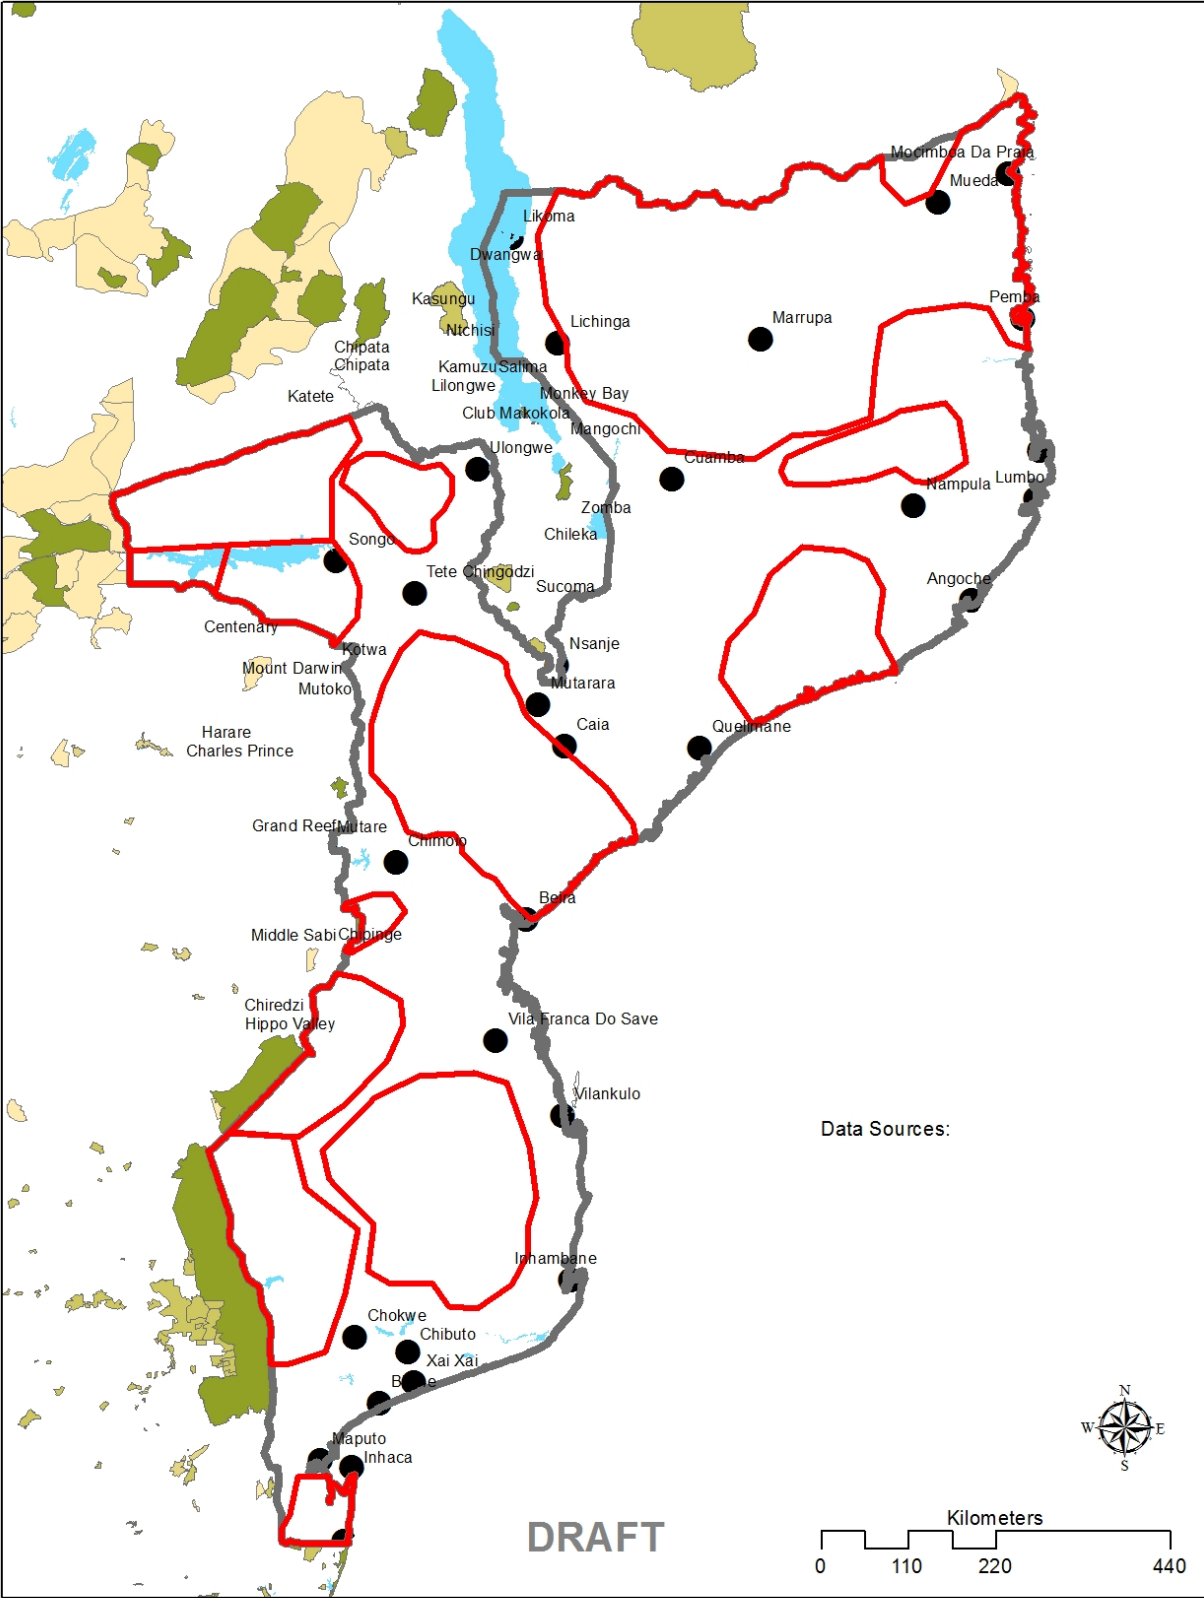

**MOZAMBIQUE  
PROTECTED AREAS & RESERVE NETWORK**

Mozambique Program  
July 2014

**ELEPHANT RANGE AND ESTIMATES**

Mozambique Program  
July 2014

**ELEPHANT RANGE AND ESTIMATES  
(Ntumi 2009)**

Mozambique Program  
July 2014

**HUMAN ACTIVITY INDEX  
SURVEY ZONES**

Mozambique Program  
July 2014

**HUMAN ACTIVITY INDEX  
SURVEY ZONES**

Mozambique Program  
July 2014

**AVIATION LOGISTICS**

Mozambique Program  
July 2014